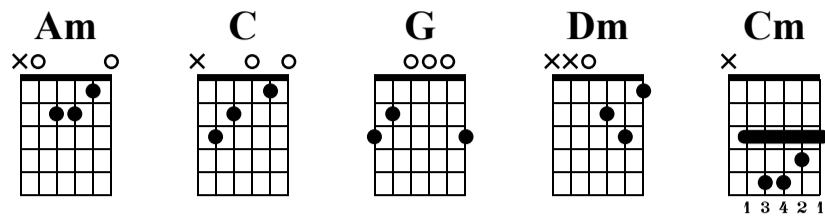

# Battlelands Royale

Tónholt

Standard tuning

♩ = 120

Tablature for electric guitar (e.l. guit.) in 4/4 time, starting with Am and C chords. The piece consists of 21 measures across seven lines of music. Chord changes are indicated by Am, C, G, Dm, and Cm above the staff. Fingering numbers (1-3) and circled numbers (1-3) are provided for various notes. Bar lines and repeat signs are used to structure the piece.